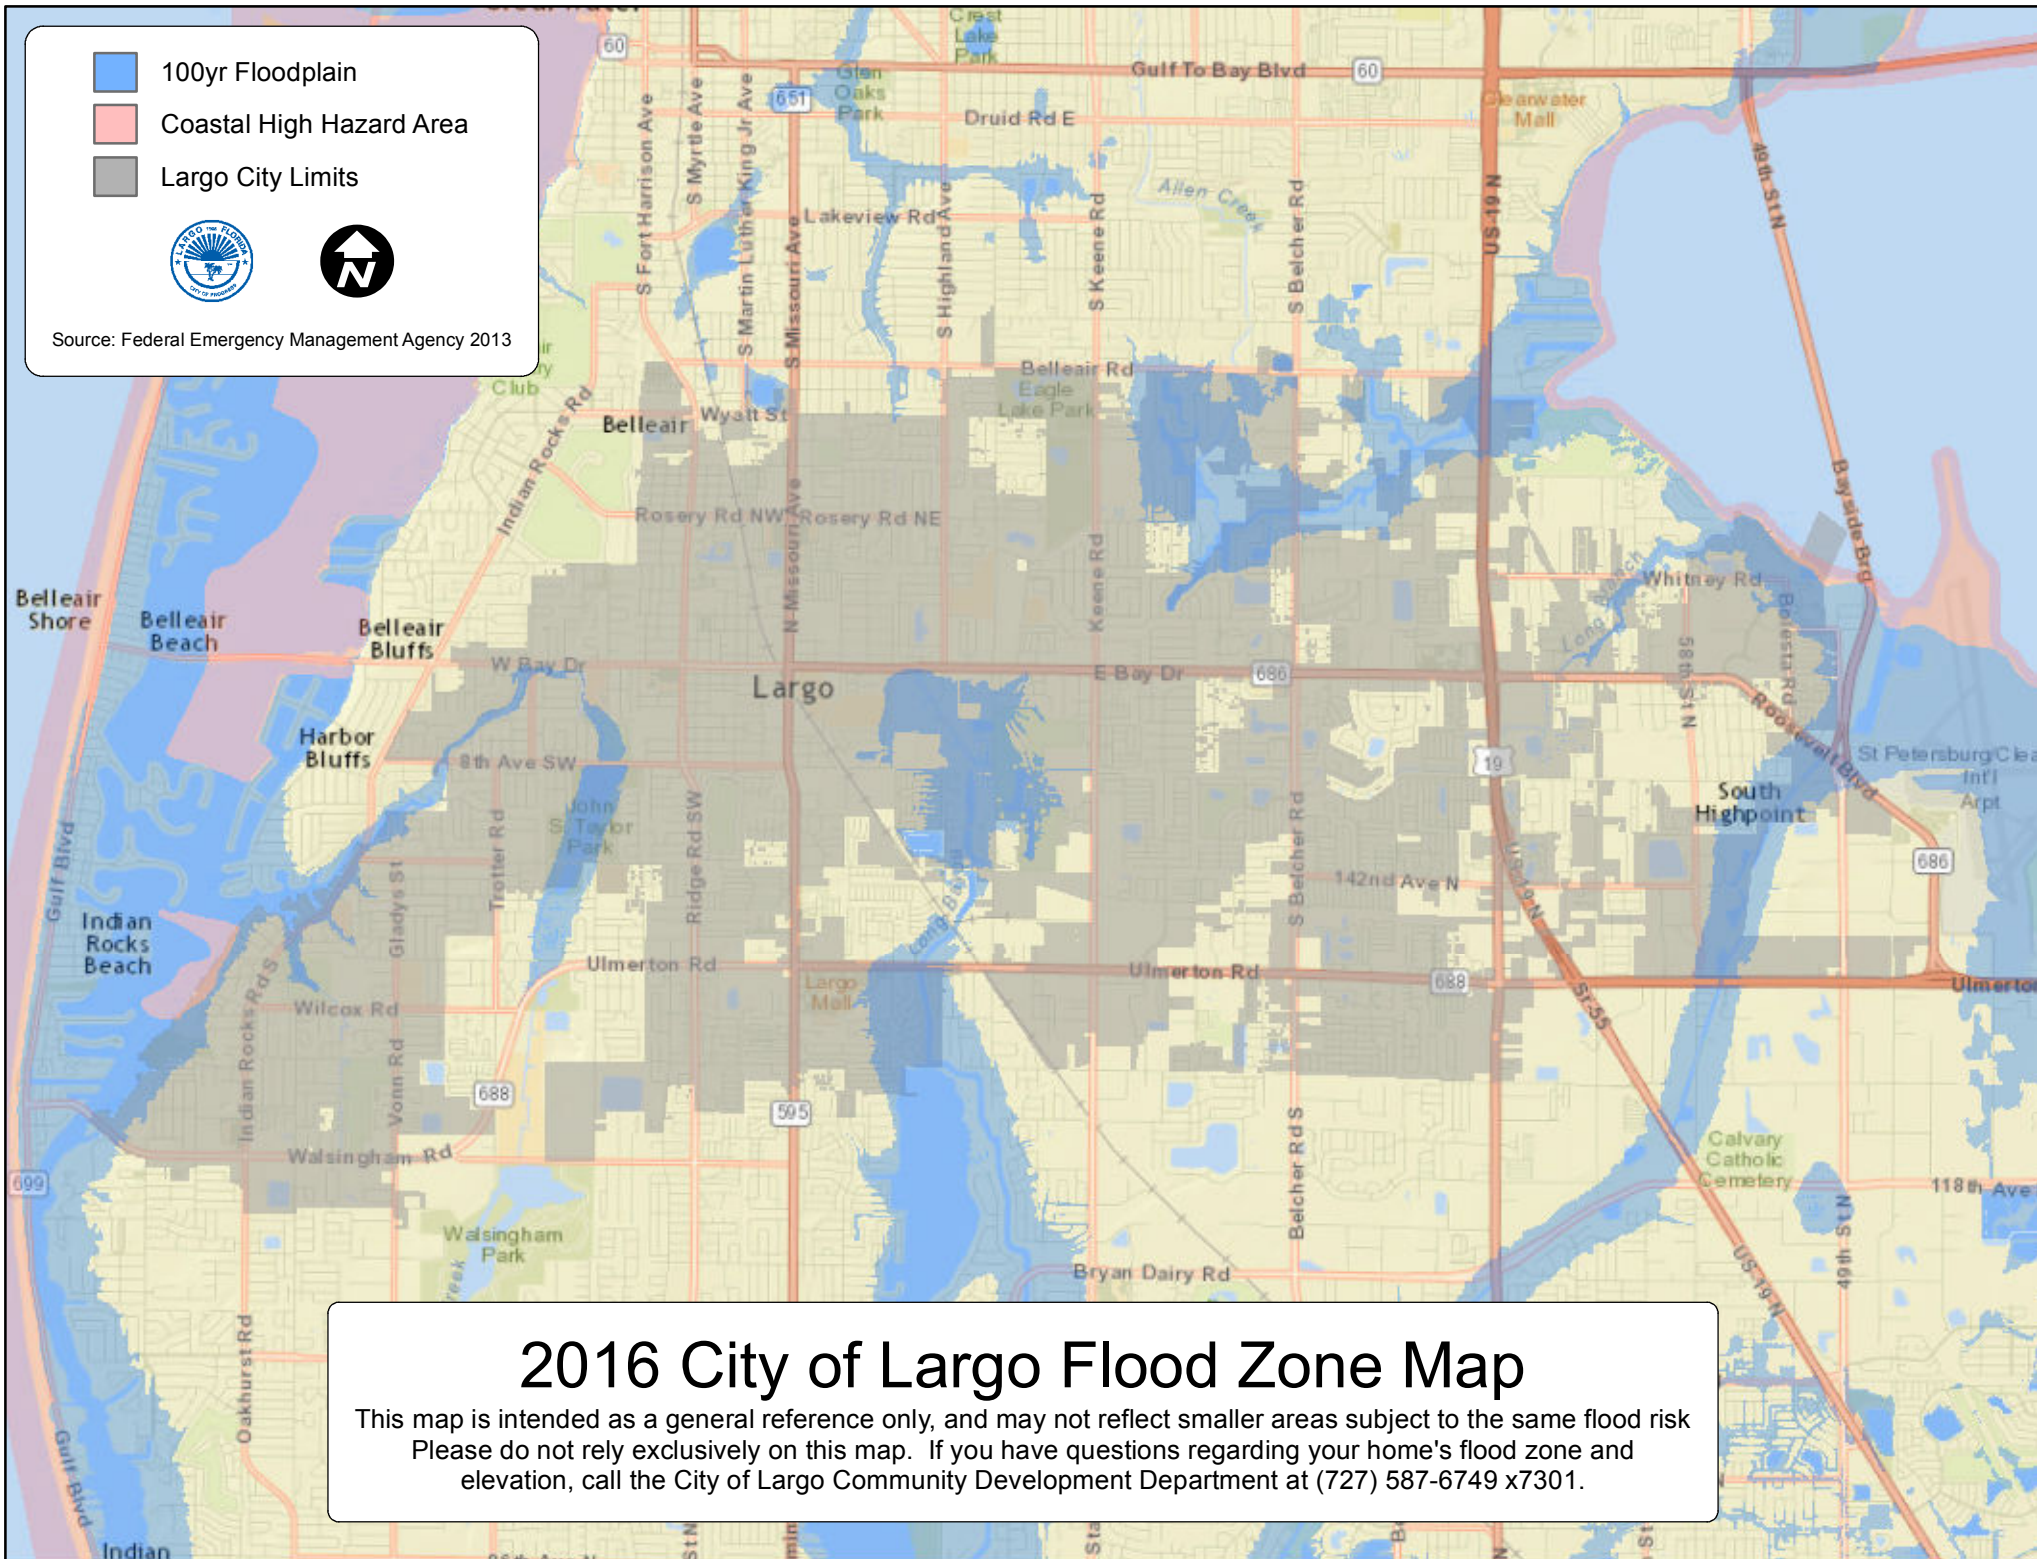

- 100yr Floodplain
- Coastal High Hazard Area
- Largo City Limits

Source: Federal Emergency Management Agency 2013

2016 City of Largo Flood Zone Map

This map is intended as a general reference only, and may not reflect smaller areas subject to the same flood risk. Please do not rely exclusively on this map. If you have questions regarding your home's flood zone and elevation, call the City of Largo Community Development Department at (727) 587-6749 x7301.