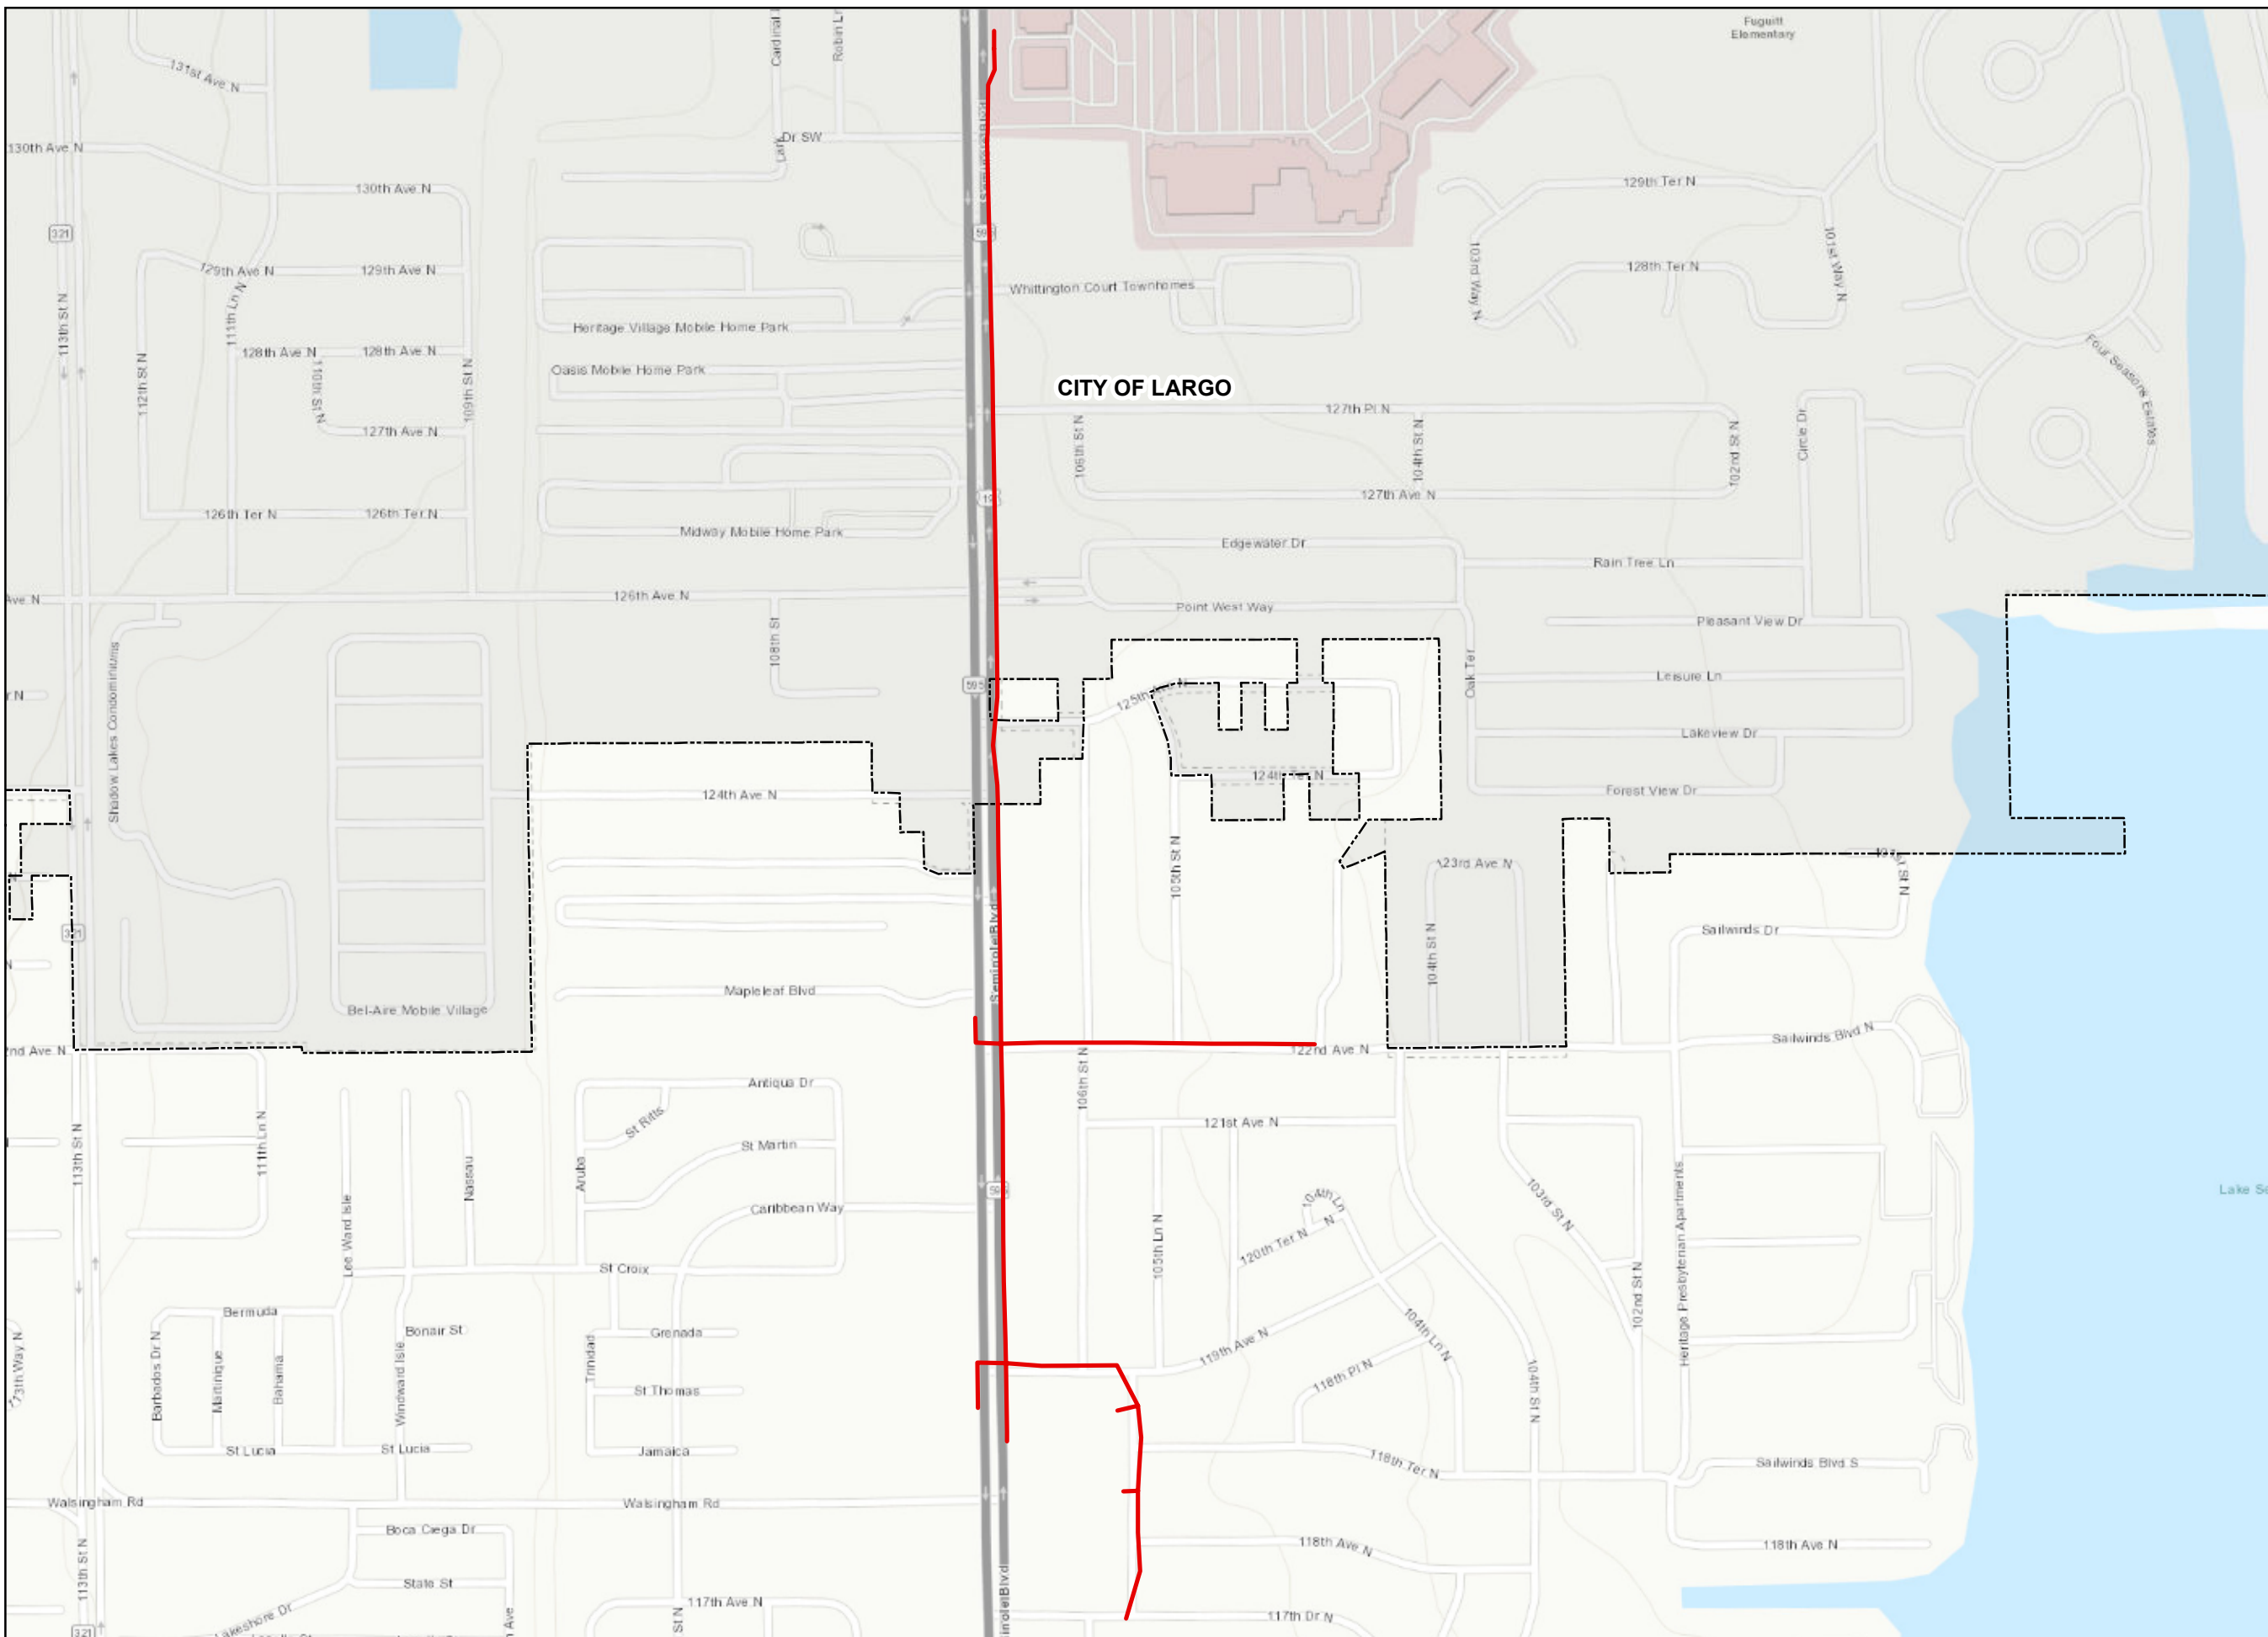

Duke Energy - Distribution Vegetation Management - J692 Backbone

Legend

Spans

— Target Overhead

Landbase

City Boundary

Duke Energy
Vegetation Management
12/7/2018