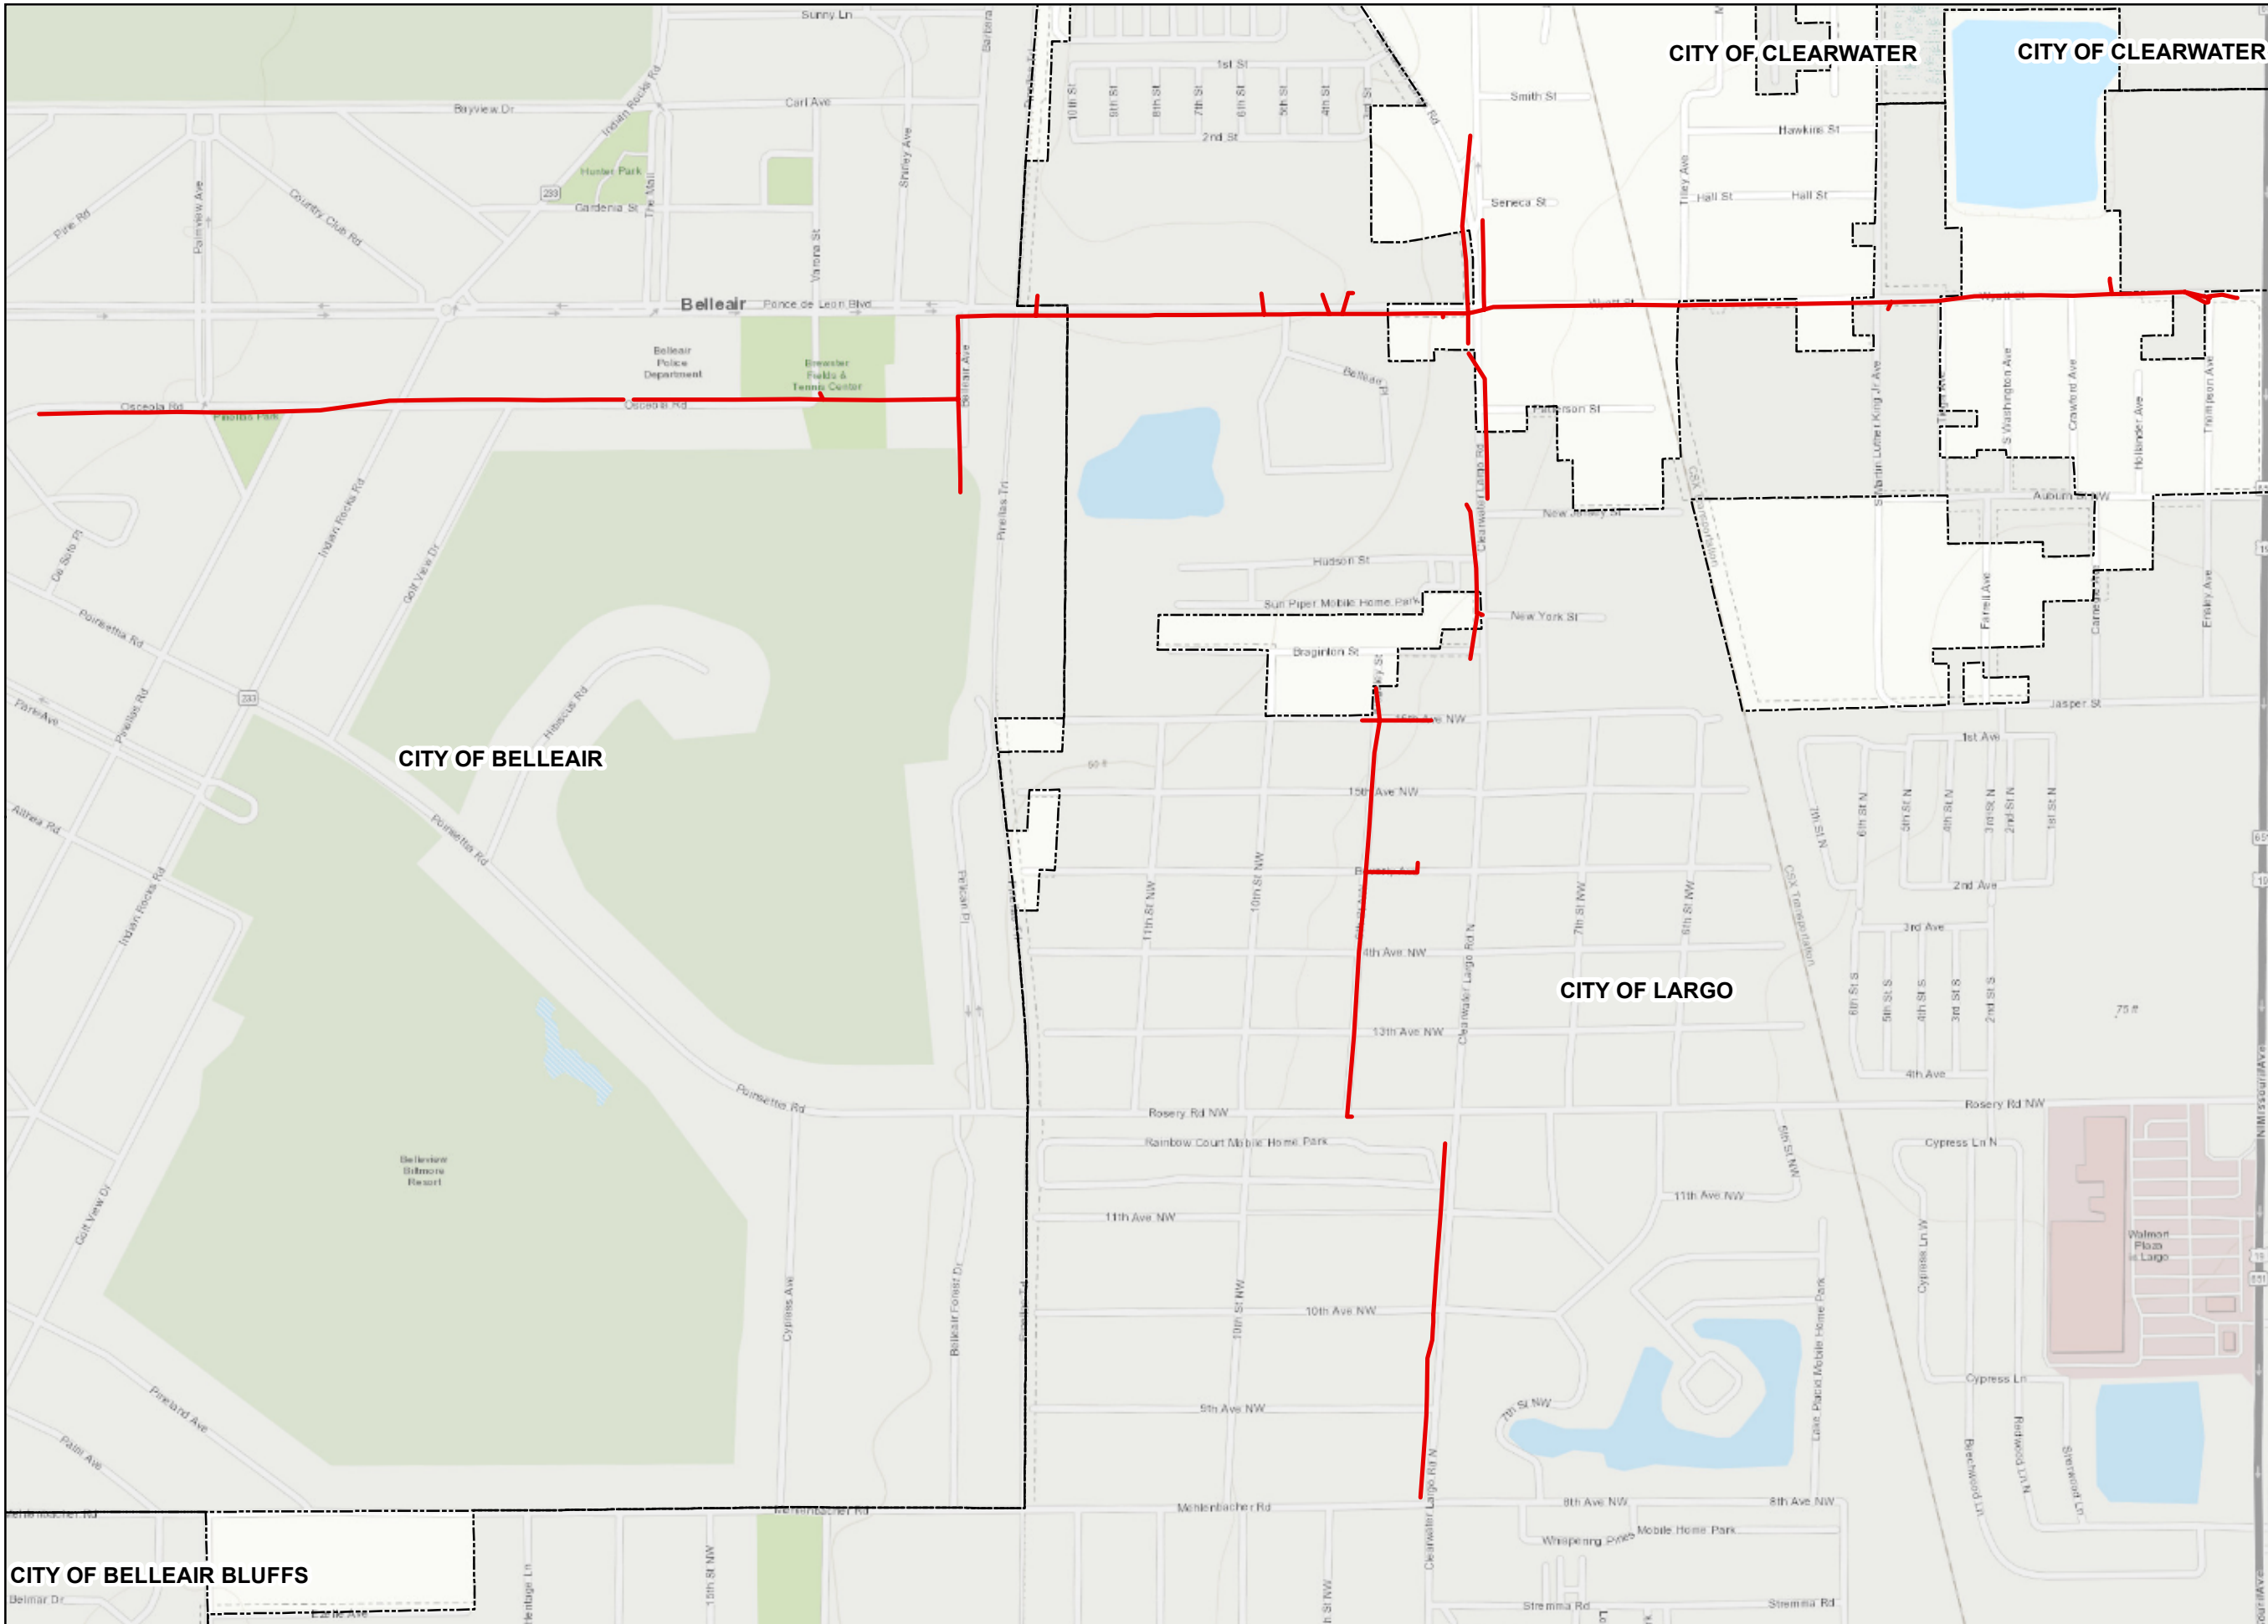

Duke Energy - Distribution Vegetation Management - C1007 Backbone

Legend

Spans
— Target Overhead

Landbase
 City Boundary

0 0.0475 0.095 0.19
Miles

DUKE ENERGY

Duke Energy
Vegetation Management
12/7/2018

DISCLAIMER - This document was not prepared by a land surveyor. All facility, cable and equipment locations are approximate, and this information may not be accurate or complete. It should not be used for any survey, engineering, or legal purposes.