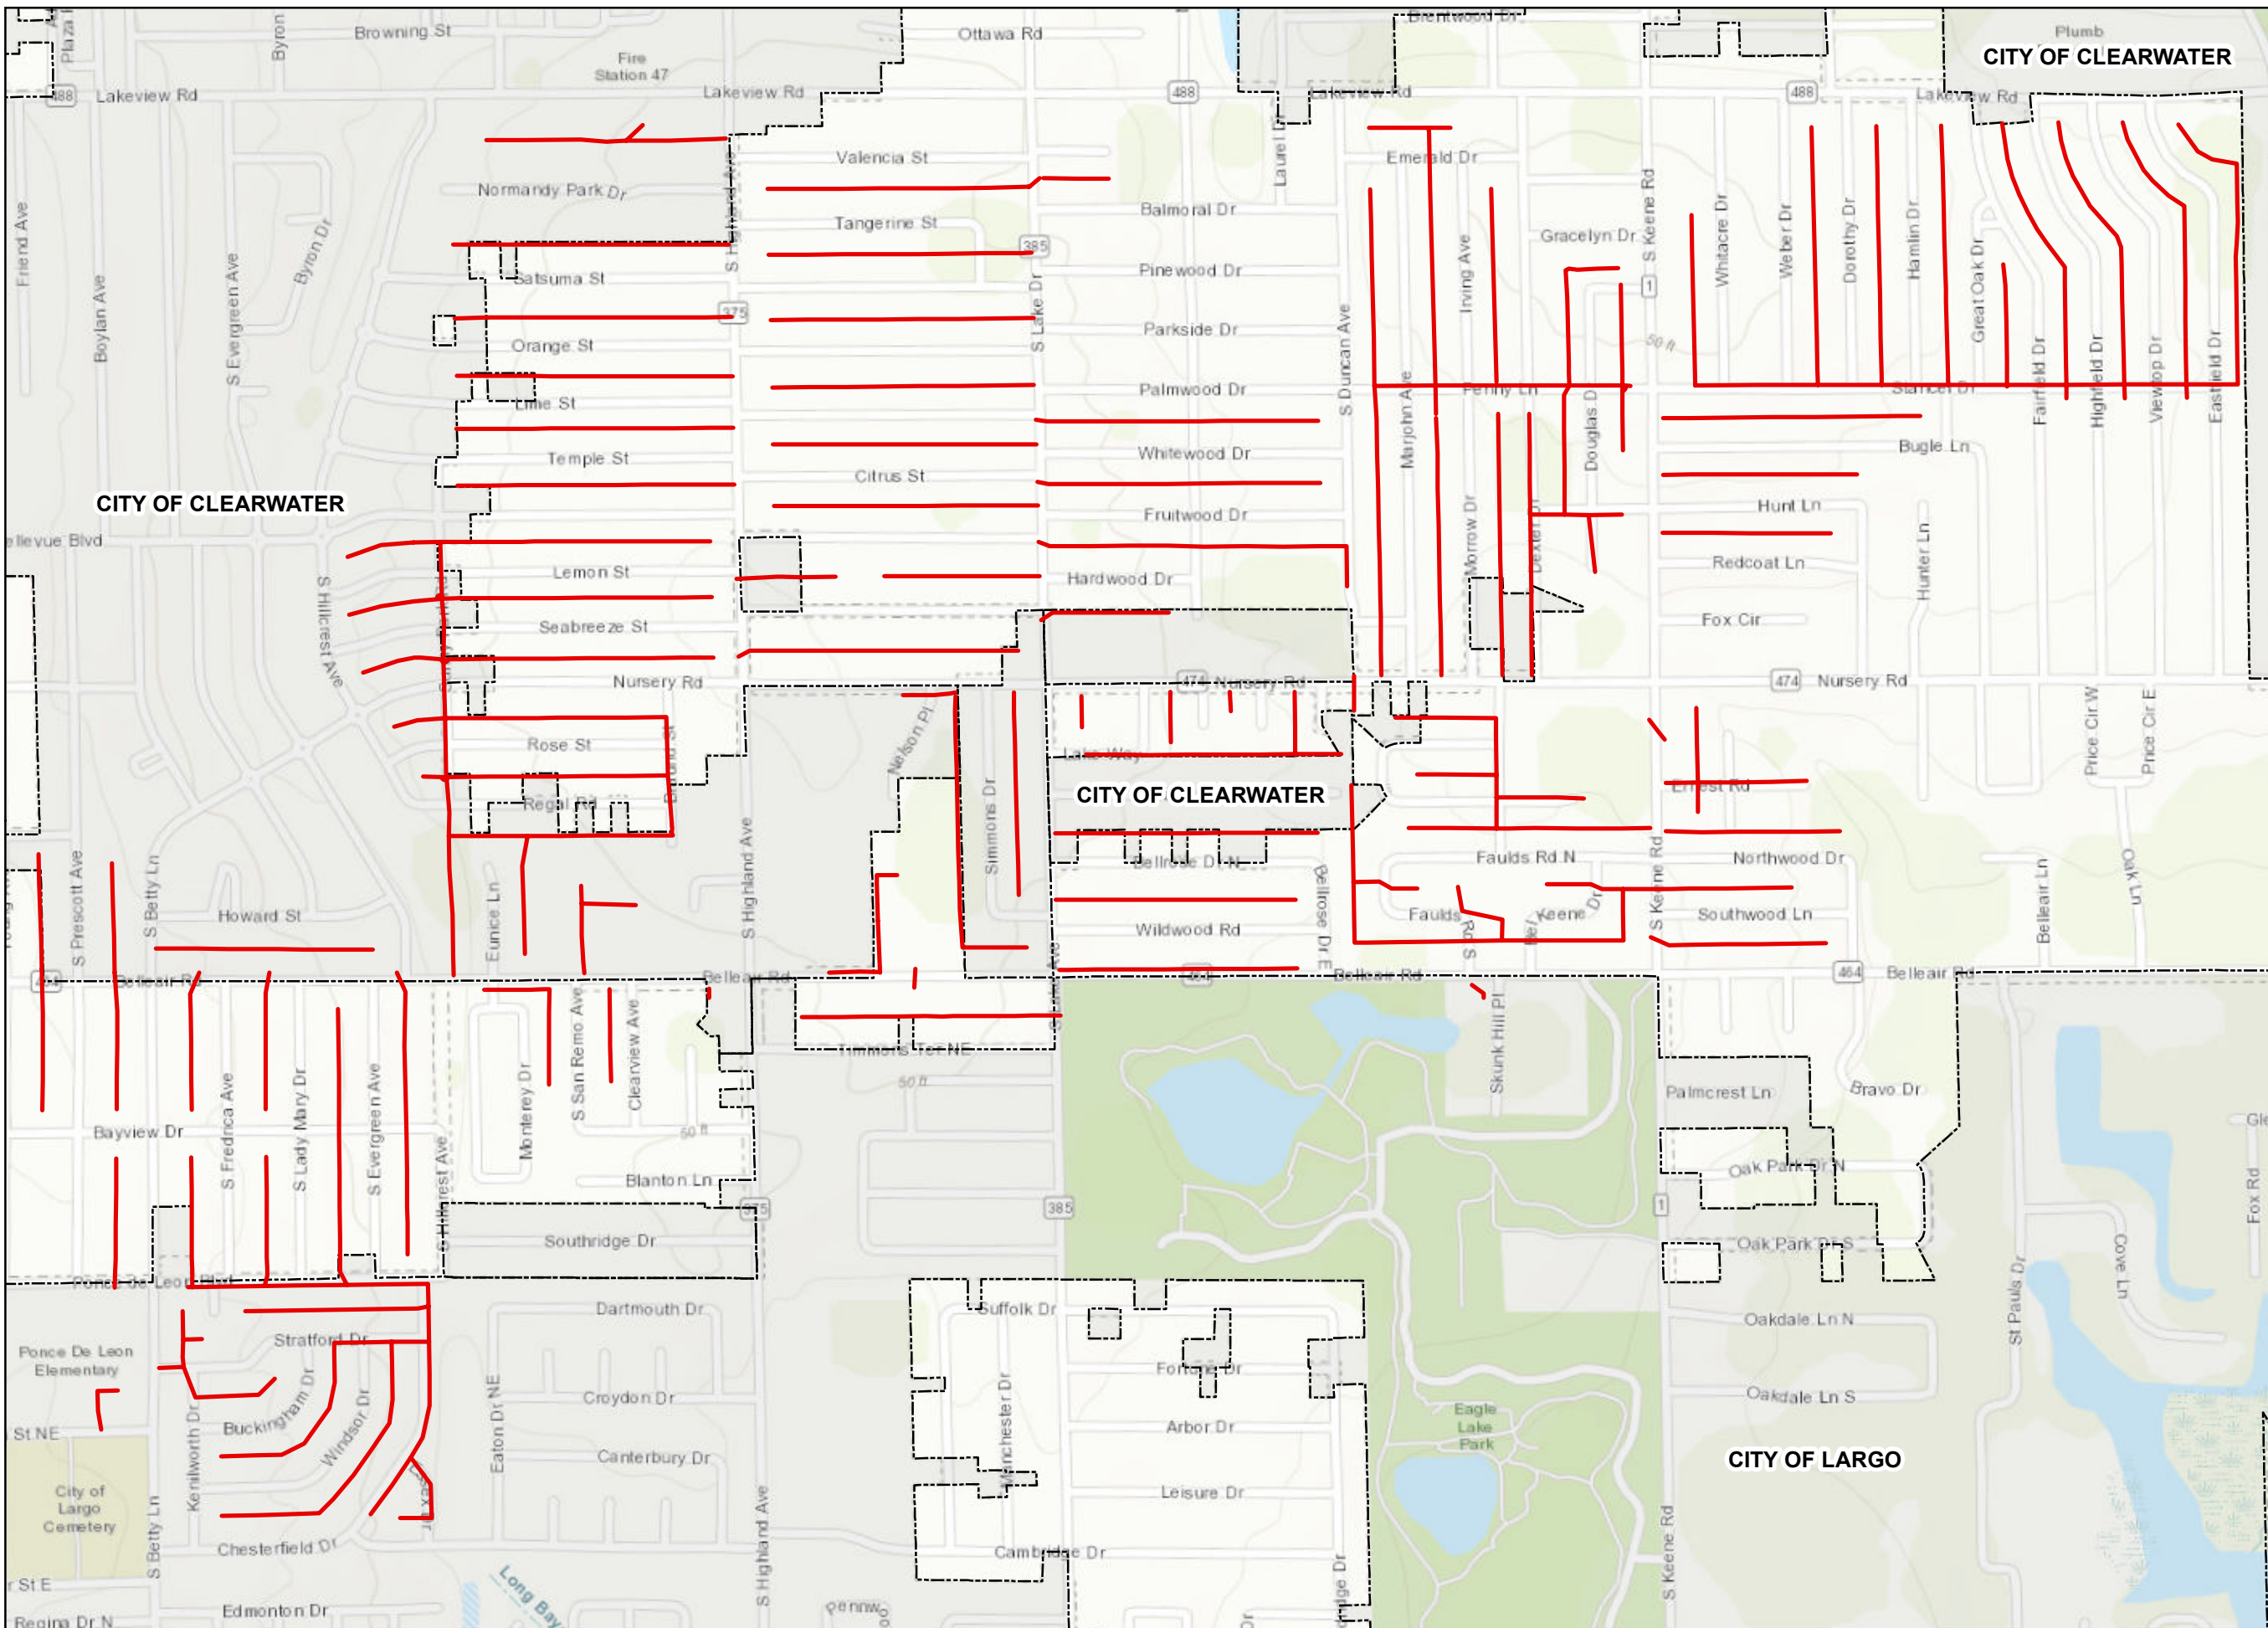

Duke Energy - Distribution Vegetation Management - C1005 Lateral

Legend

Spans
 Target Overhead

Landbase
 City Boundary

0 0.05 0.1 0.2
Miles

Duke Energy
Vegetation Management
12/7/2018

DISCLAIMER - This document was not prepared by a land surveyor. All facility, cable and equipment locations are approximate, and this information may not be accurate or complete. It should not be used for any survey, engineering, or legal purposes.