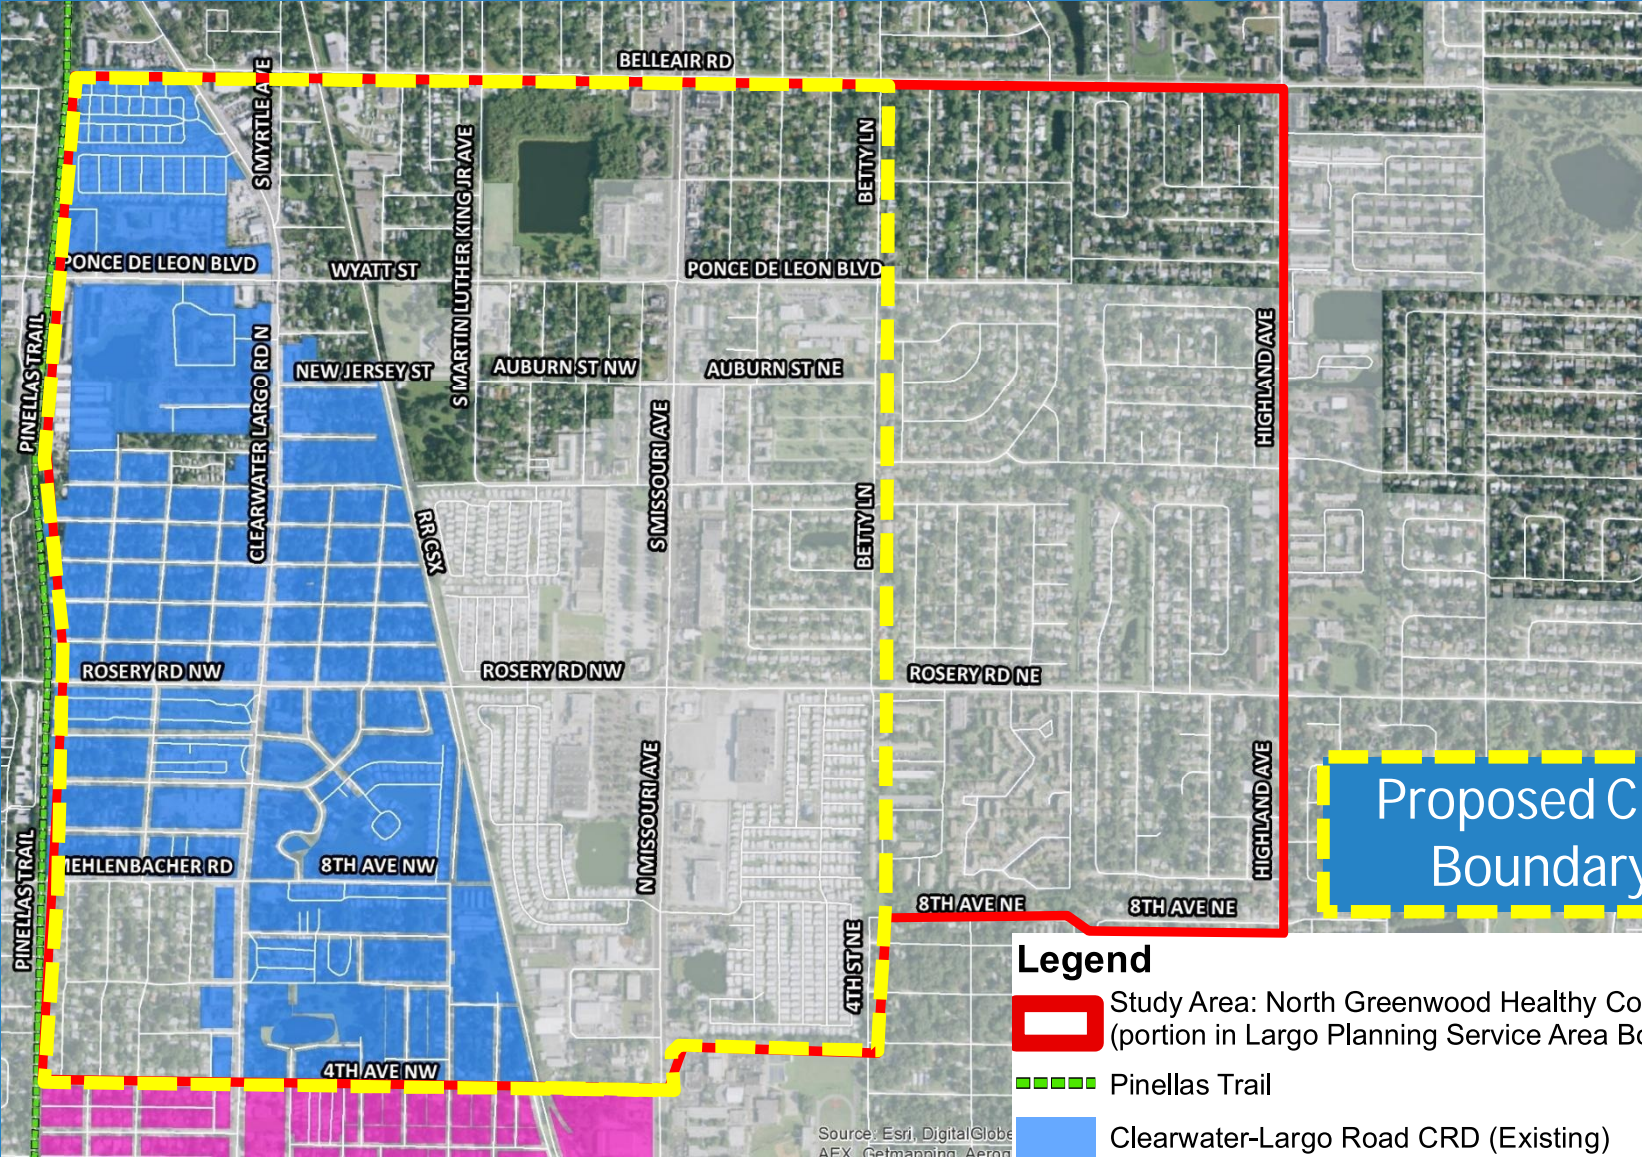

Recommended Boundary Update

Proposed CRD Boundary

- Legend**
- Study Area: North Greenwood Healthy Community (portion in Largo Planning Service Area Boundary)
 - Pinellas Trail
 - Clearwater-Largo Road CRD (Existing)
 - West Bay Drive CRD (Existing)
 - City of Largo City Limits

Only properties located within the City of Largo will be considered for inclusion in the final CRD boundary

Source: Esri, DigitalGlobe, AEX, Getmapping, Aero