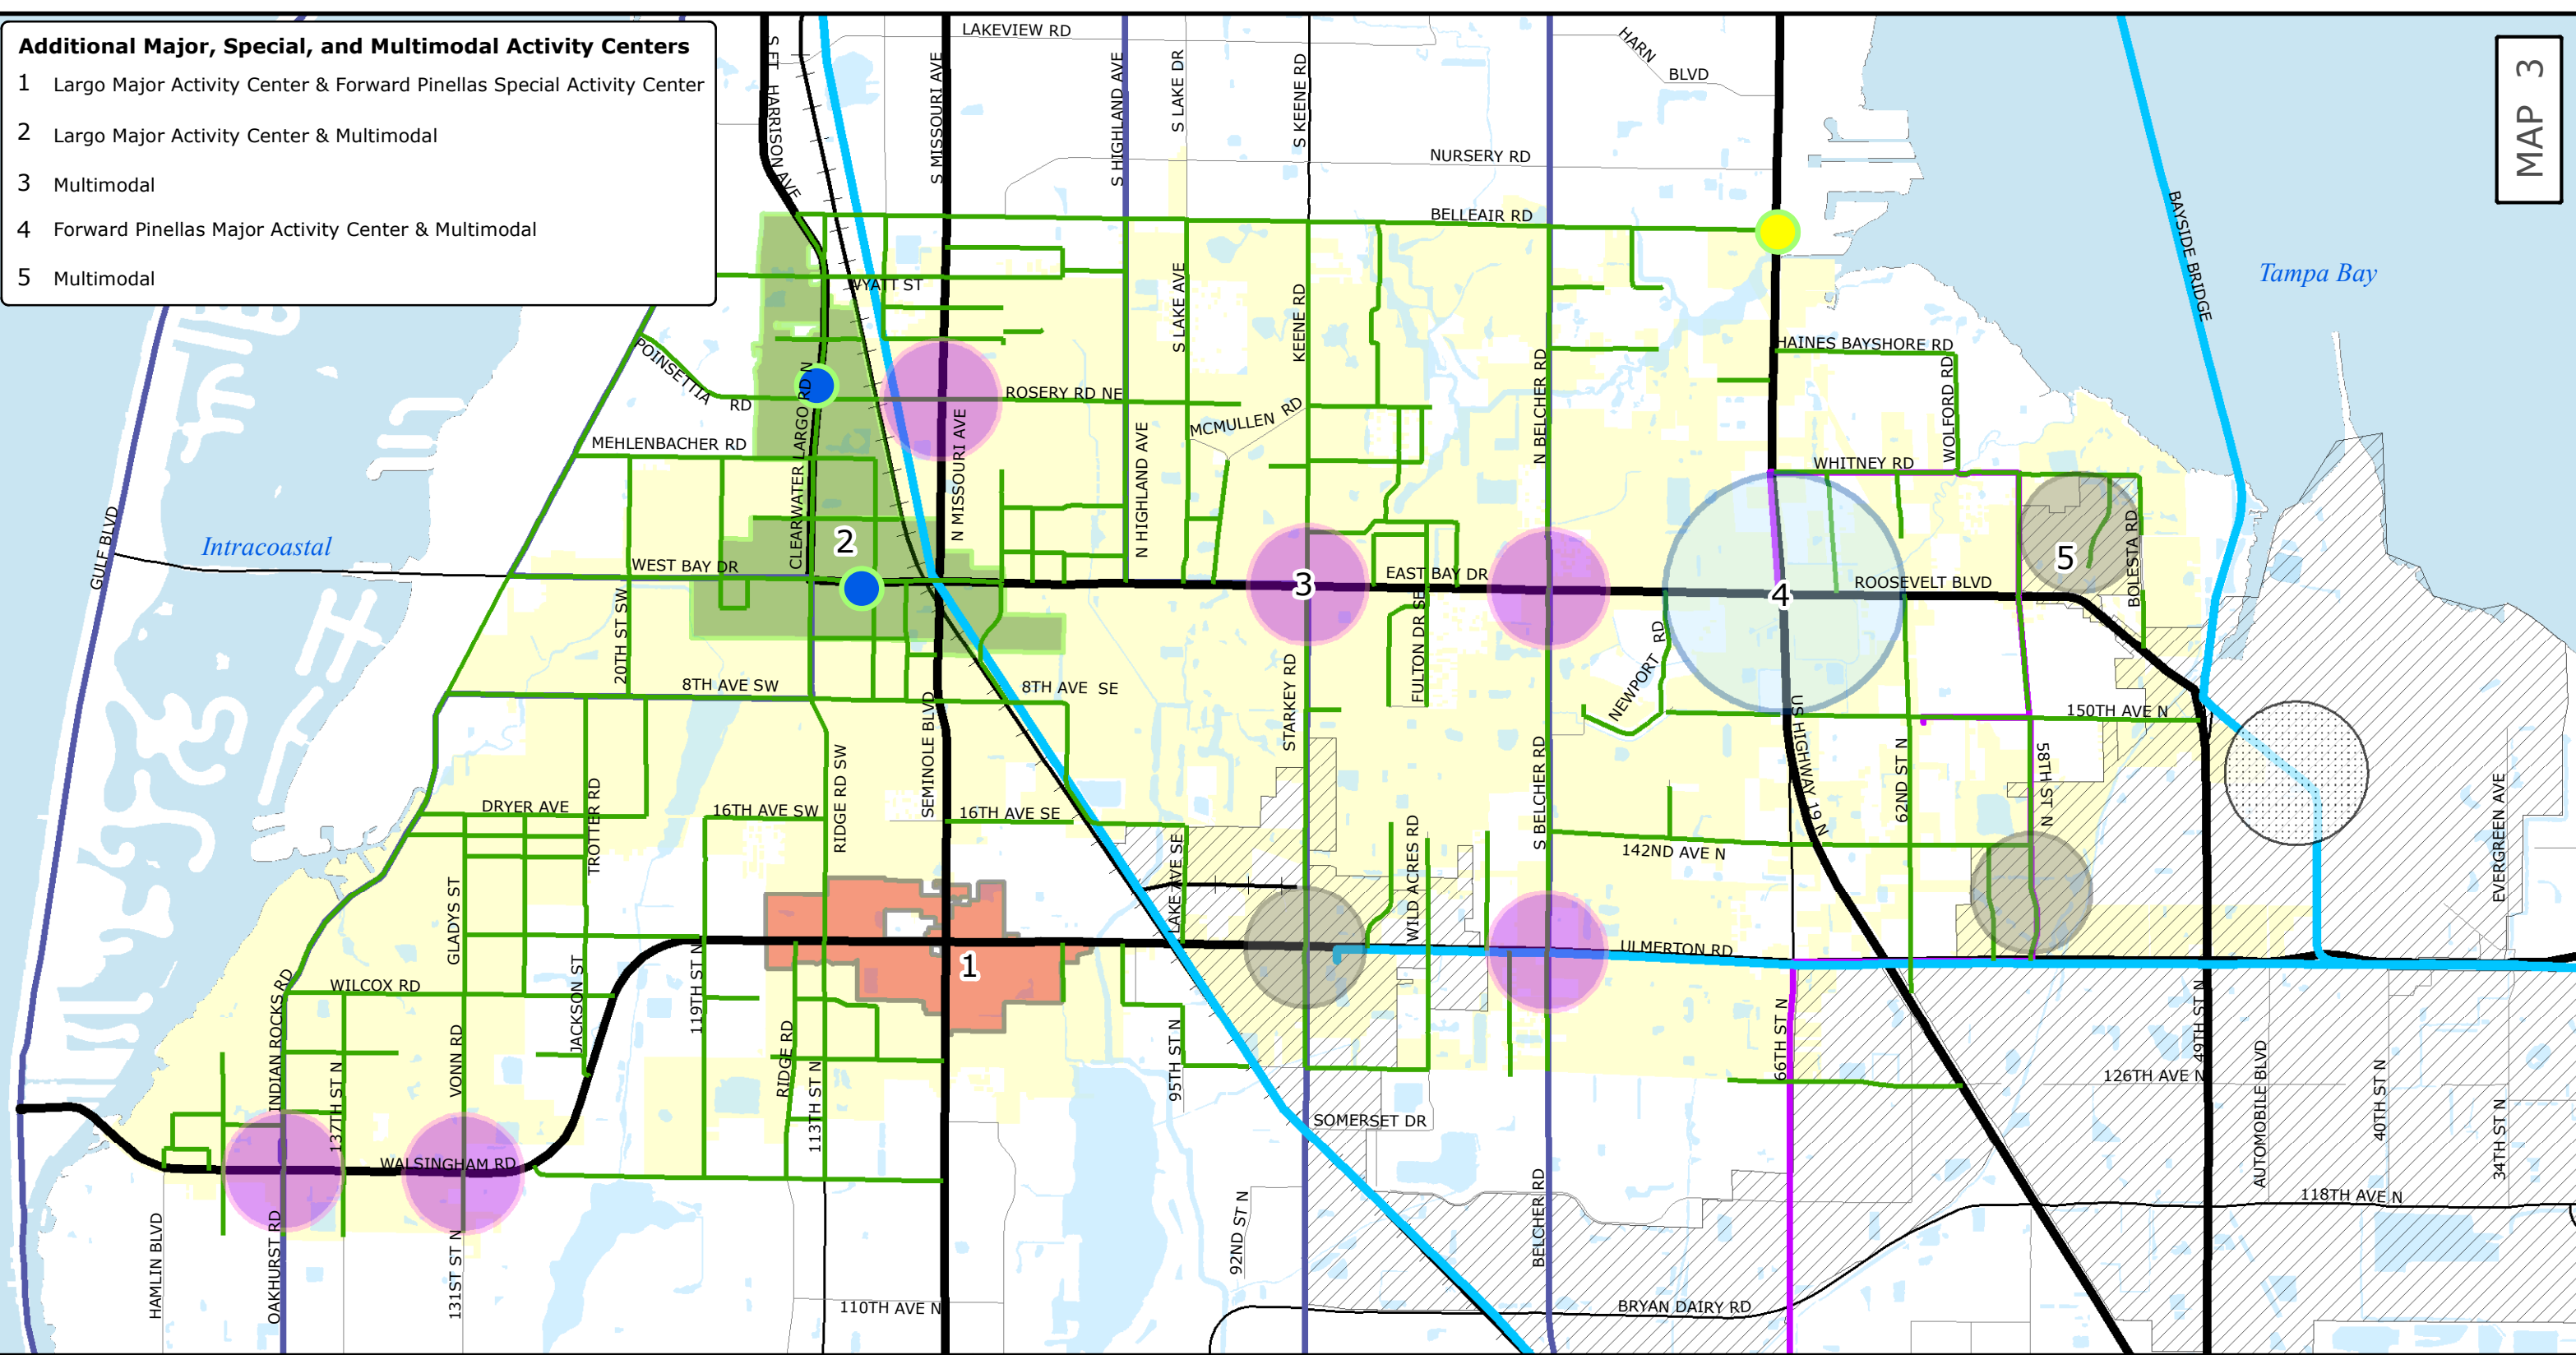

- Additional Major, Special, and Multimodal Activity Centers**
- 1 Largo Major Activity Center & Forward Pinellas Special Activity Center
 - 2 Largo Major Activity Center & Multimodal
 - 3 Multimodal
 - 4 Forward Pinellas Major Activity Center & Multimodal
 - 5 Multimodal

- Forward Pinellas Vision Map Activity Centers**
- Community
 - Special
- Largo Community Streets**
- Pinellas County Target Employment Centers

- Forward Pinellas Multimodal Corridors**
- Primary
 - Regional
 - Secondary
 - Supporting

- Map Legend**
- Largo Mall Activity Center
 - Clearwater Largo Road and West Bay Drive Community Redevelopment Districts
 - Largo City Limits
 - CSX Rail Network

Publication Date:
1/26/2018

0 3,500 Feet