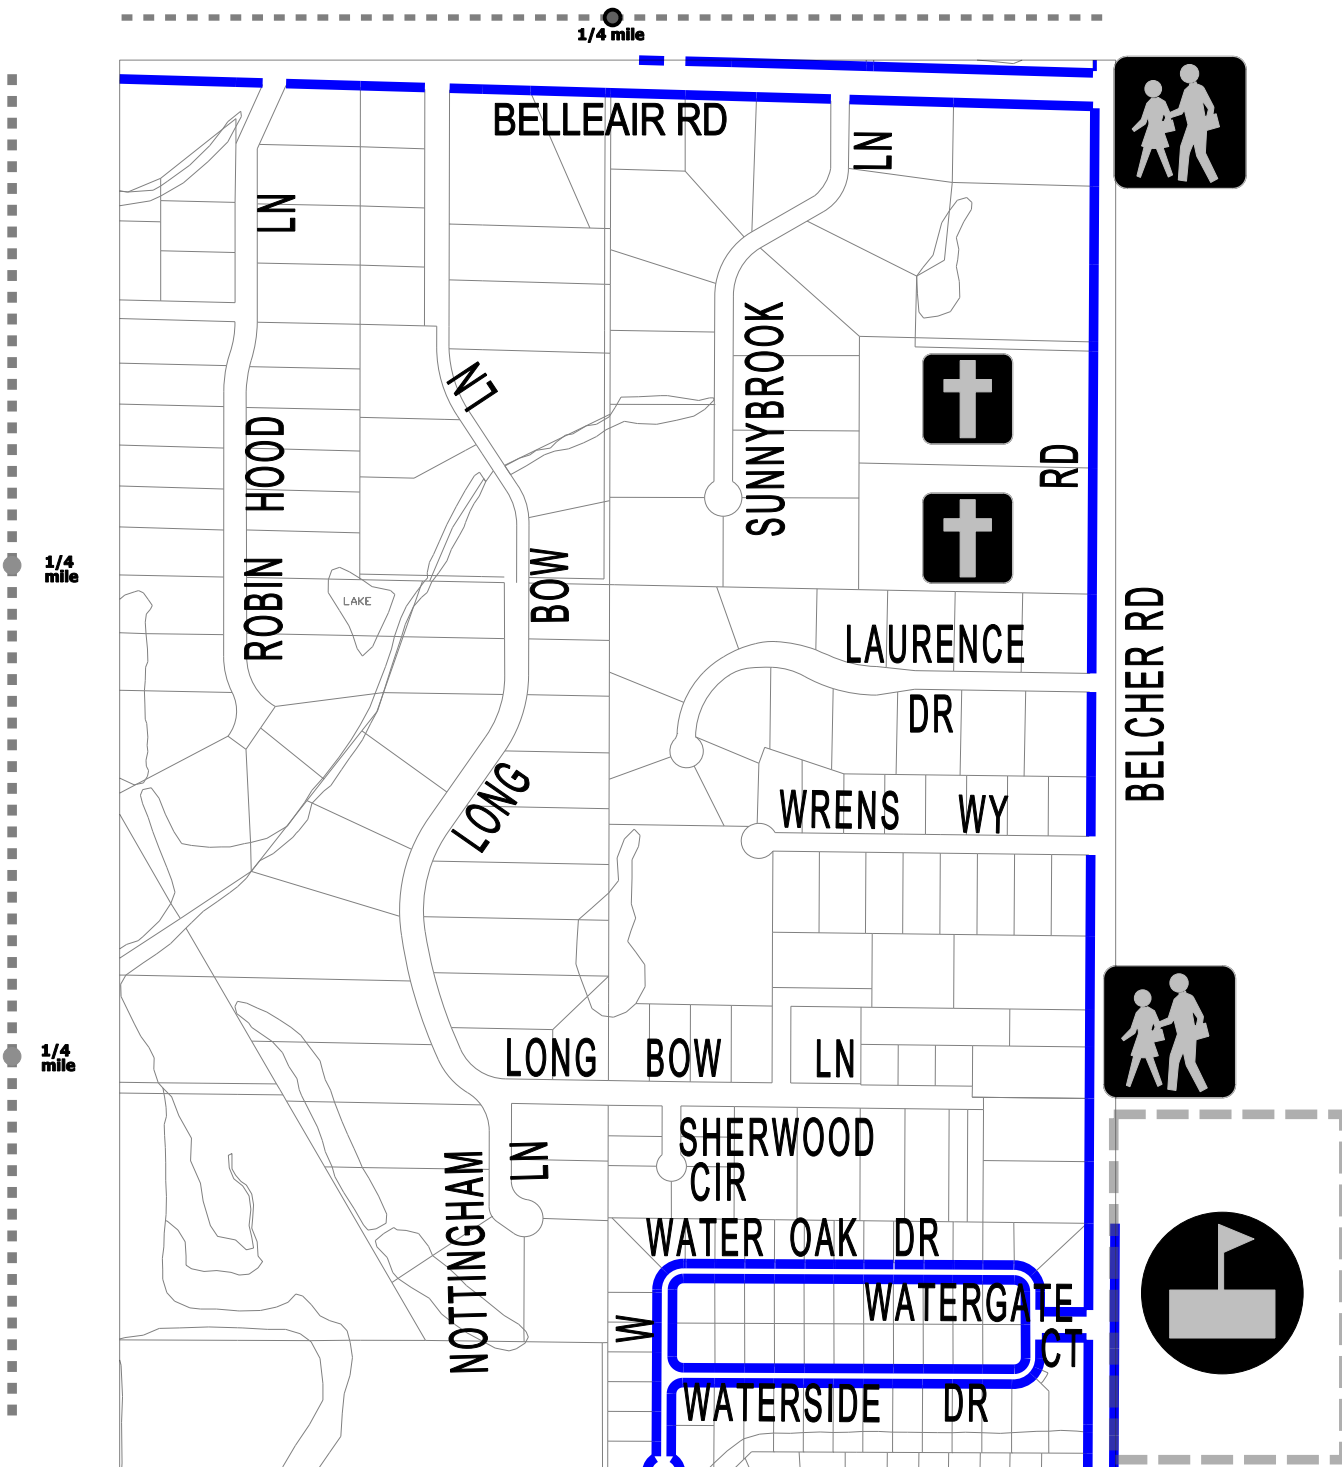

# Belcher Elementary Walking School Bus Program Northwest (Green Zone)

 1/4 mile

Map Scale: 1" = 510'

Publication Date: July 28, 2009

Key Map