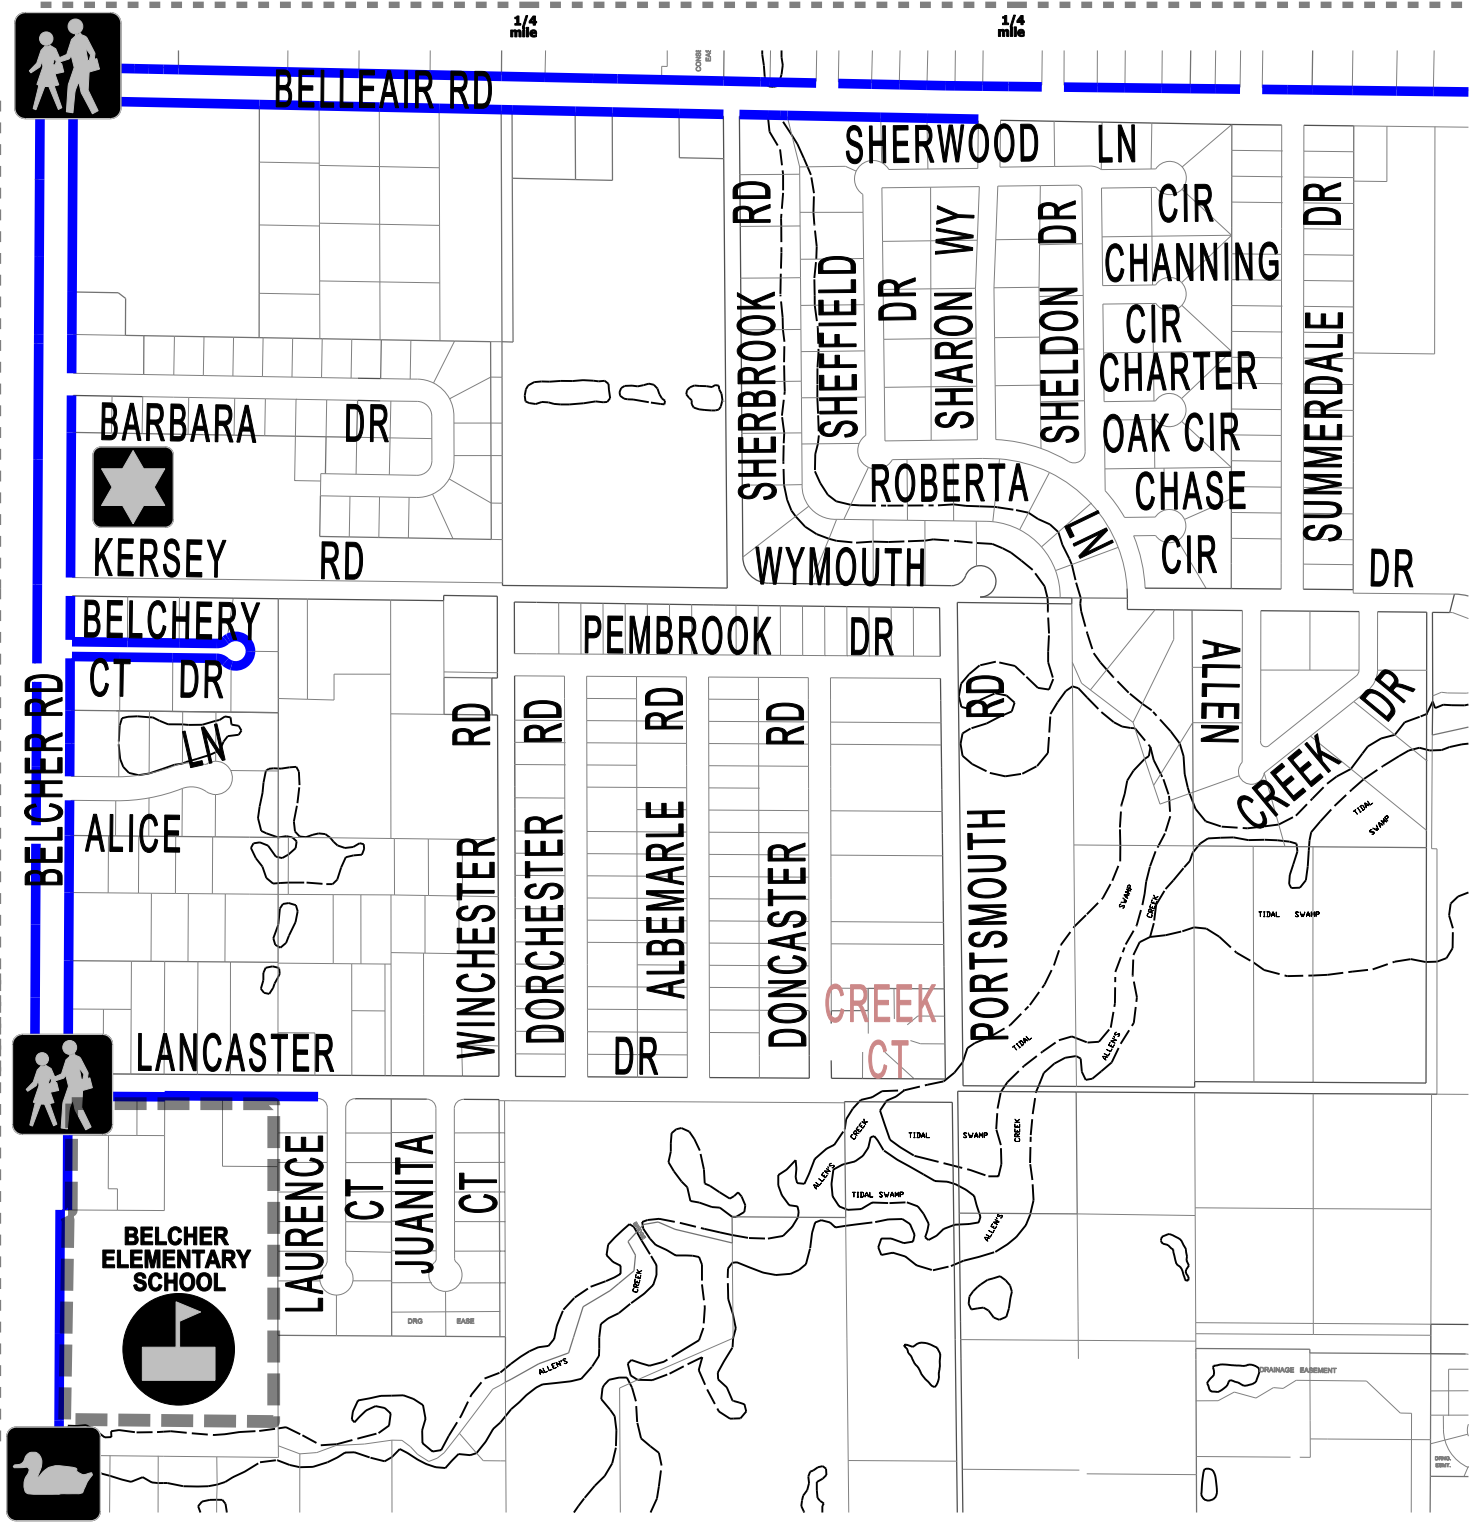

Belcher Elementary Walking School Bus Program Northeast (Blue Zone)

City of Largo

Community Development Dept.

201 Highland Avenue, Largo, FL, 33770-2512
Tel: (727) 586-7490 www: <http://www.largo.com>

-  Sidewalks
-  School
-  Active Crossing Guard Posts

-  Synagogue
-  Allen's Creek

|||||| 1/4 mile

Publication Date: July 20, 2009