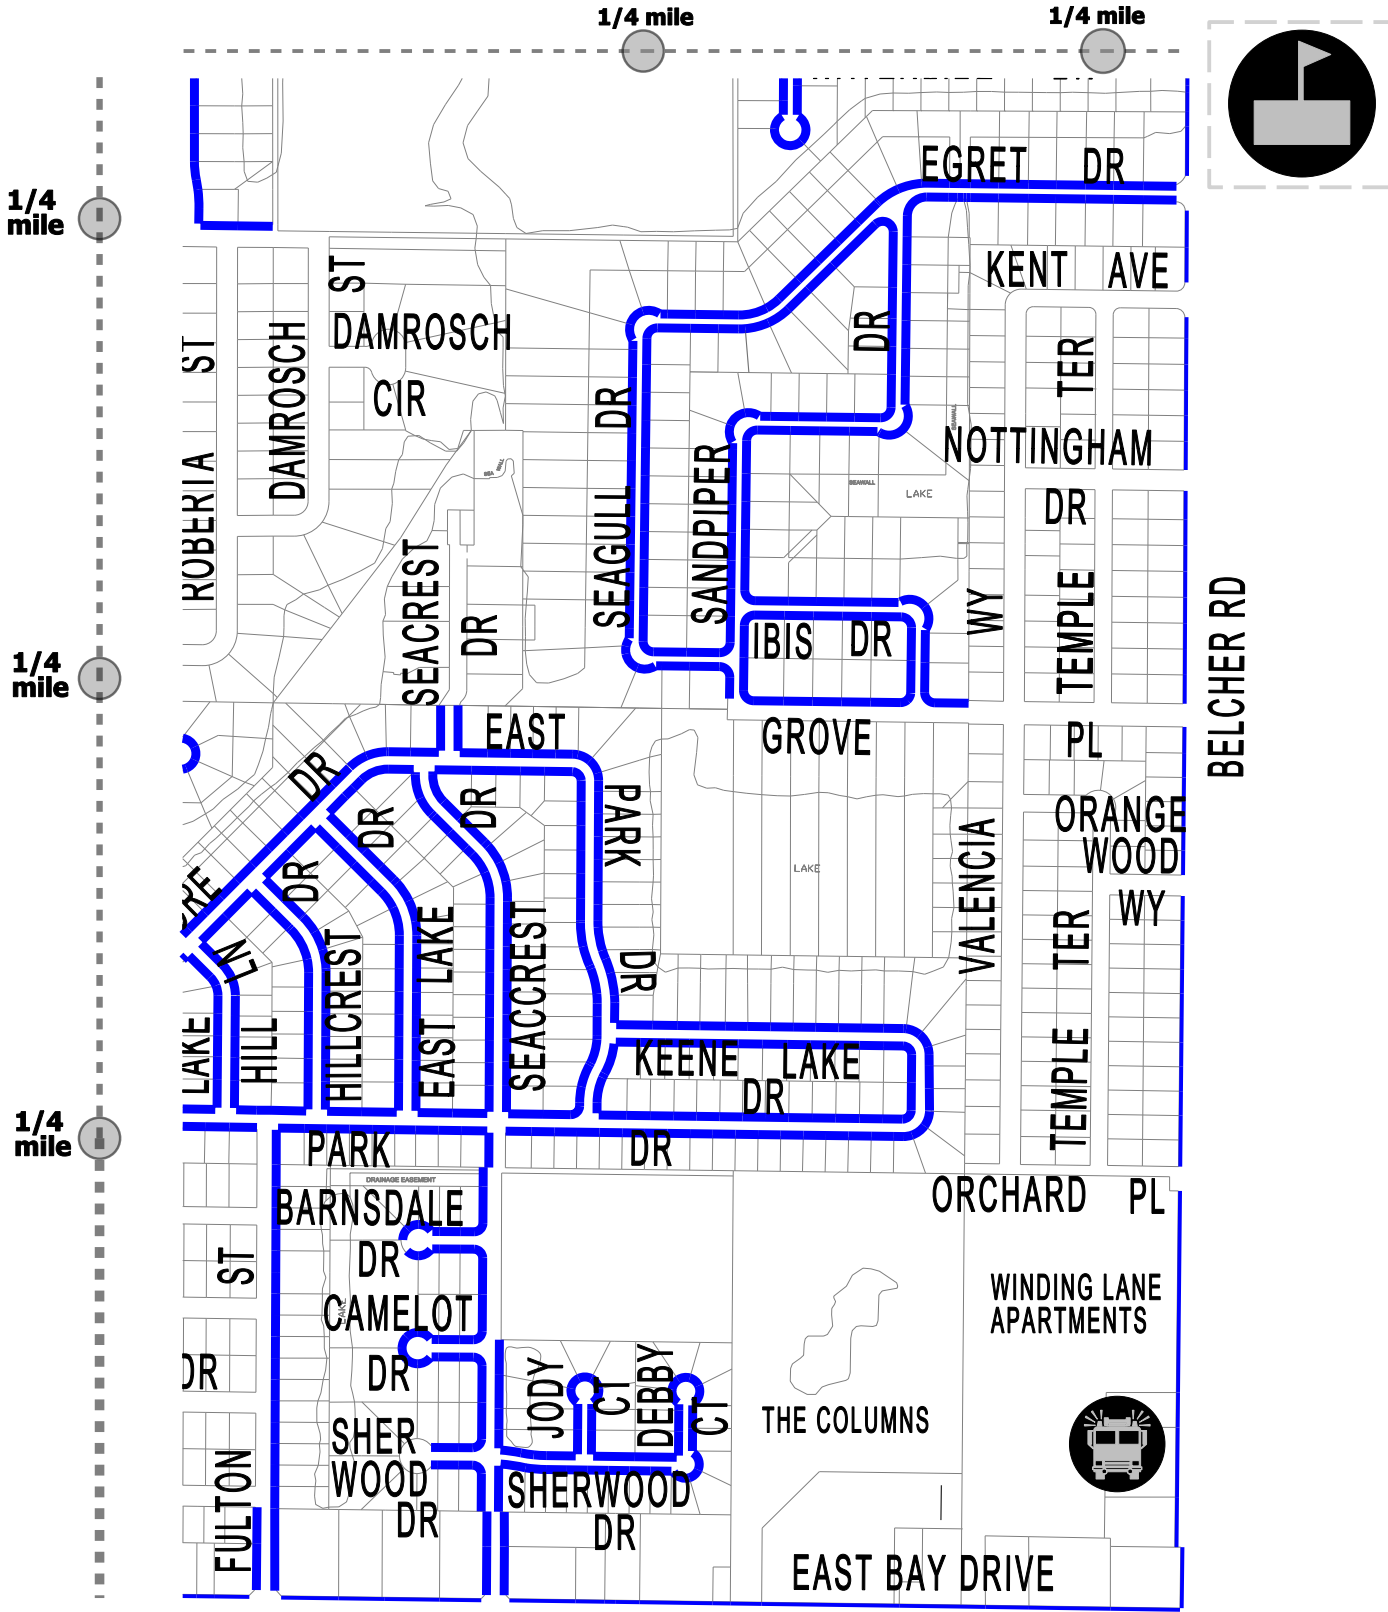

Belcher Elementary Walking School Bus Program Southwest (Red Zone)

City of Largo

Community Development Dept.

201 Highland Avenue, Largo, FL, 33770-2512
Tel: (727) 586-7490 www: <http://www.largo.com>

 Sidewalks

 Fire Station

 1/4 mile

 Belcher Elementary School

Map Scale: 1" = 801'

Publication Date: July 28, 2009

Key Map